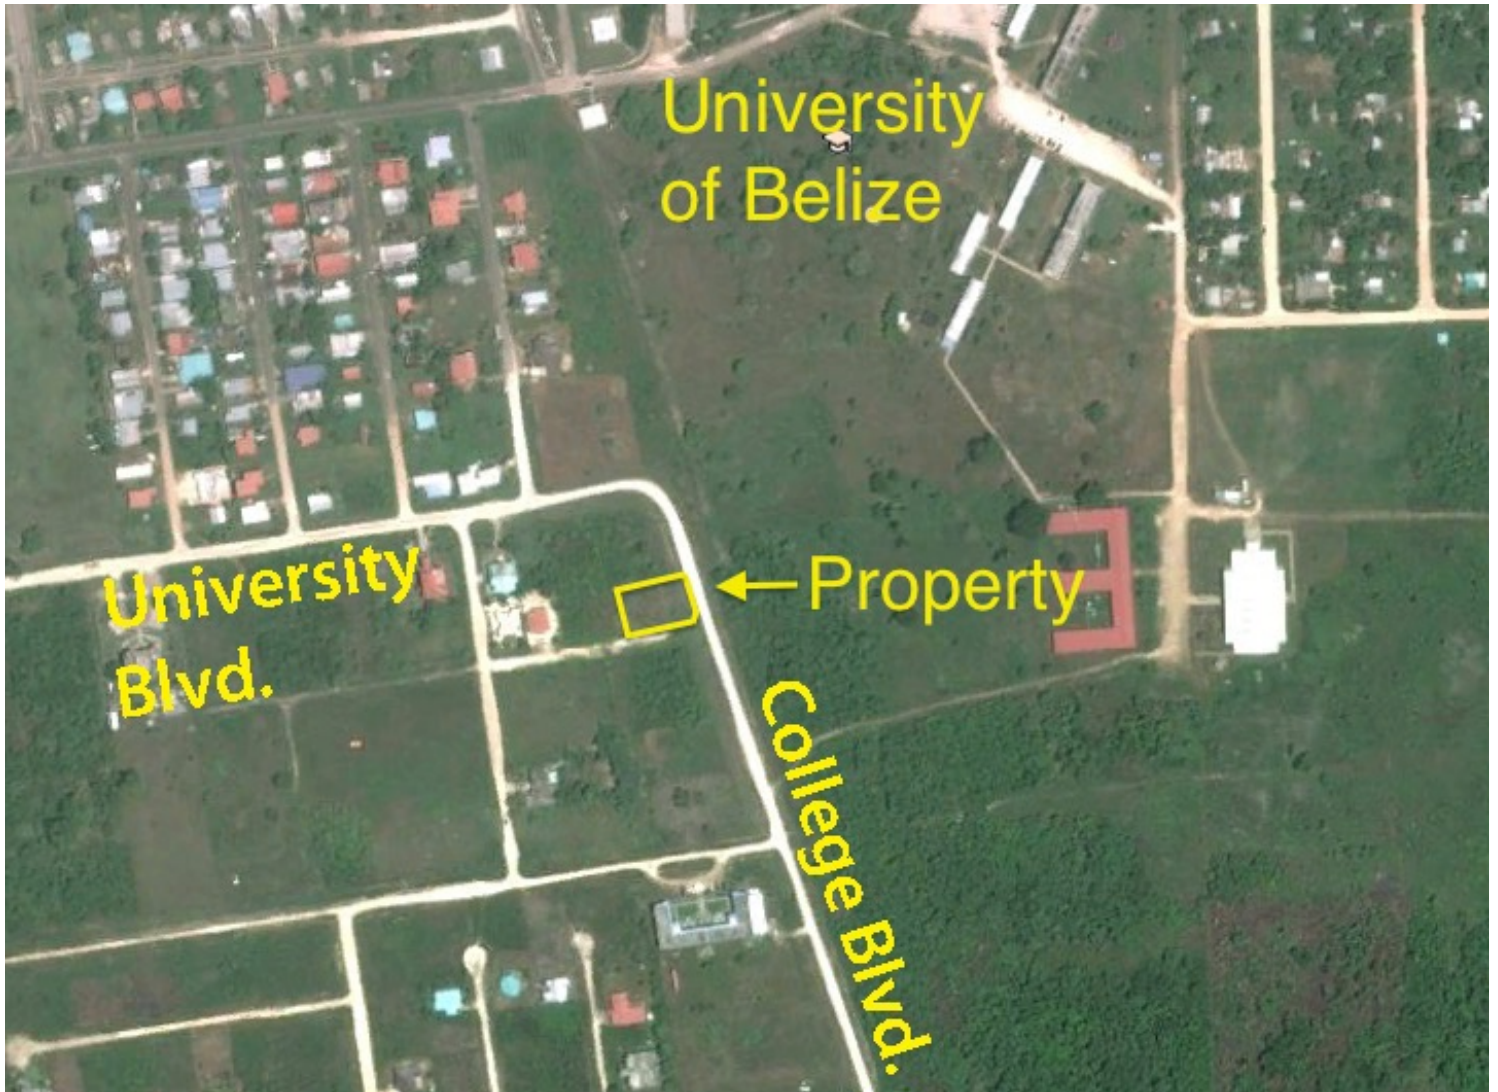

Listing Agent: Hugo Moguel

Contact Info: Office: 501-223-2427

Mobile: 501-610-1404

Fax: 501-223-2228

email: info@vistabelize.com

www.vistabelize.com